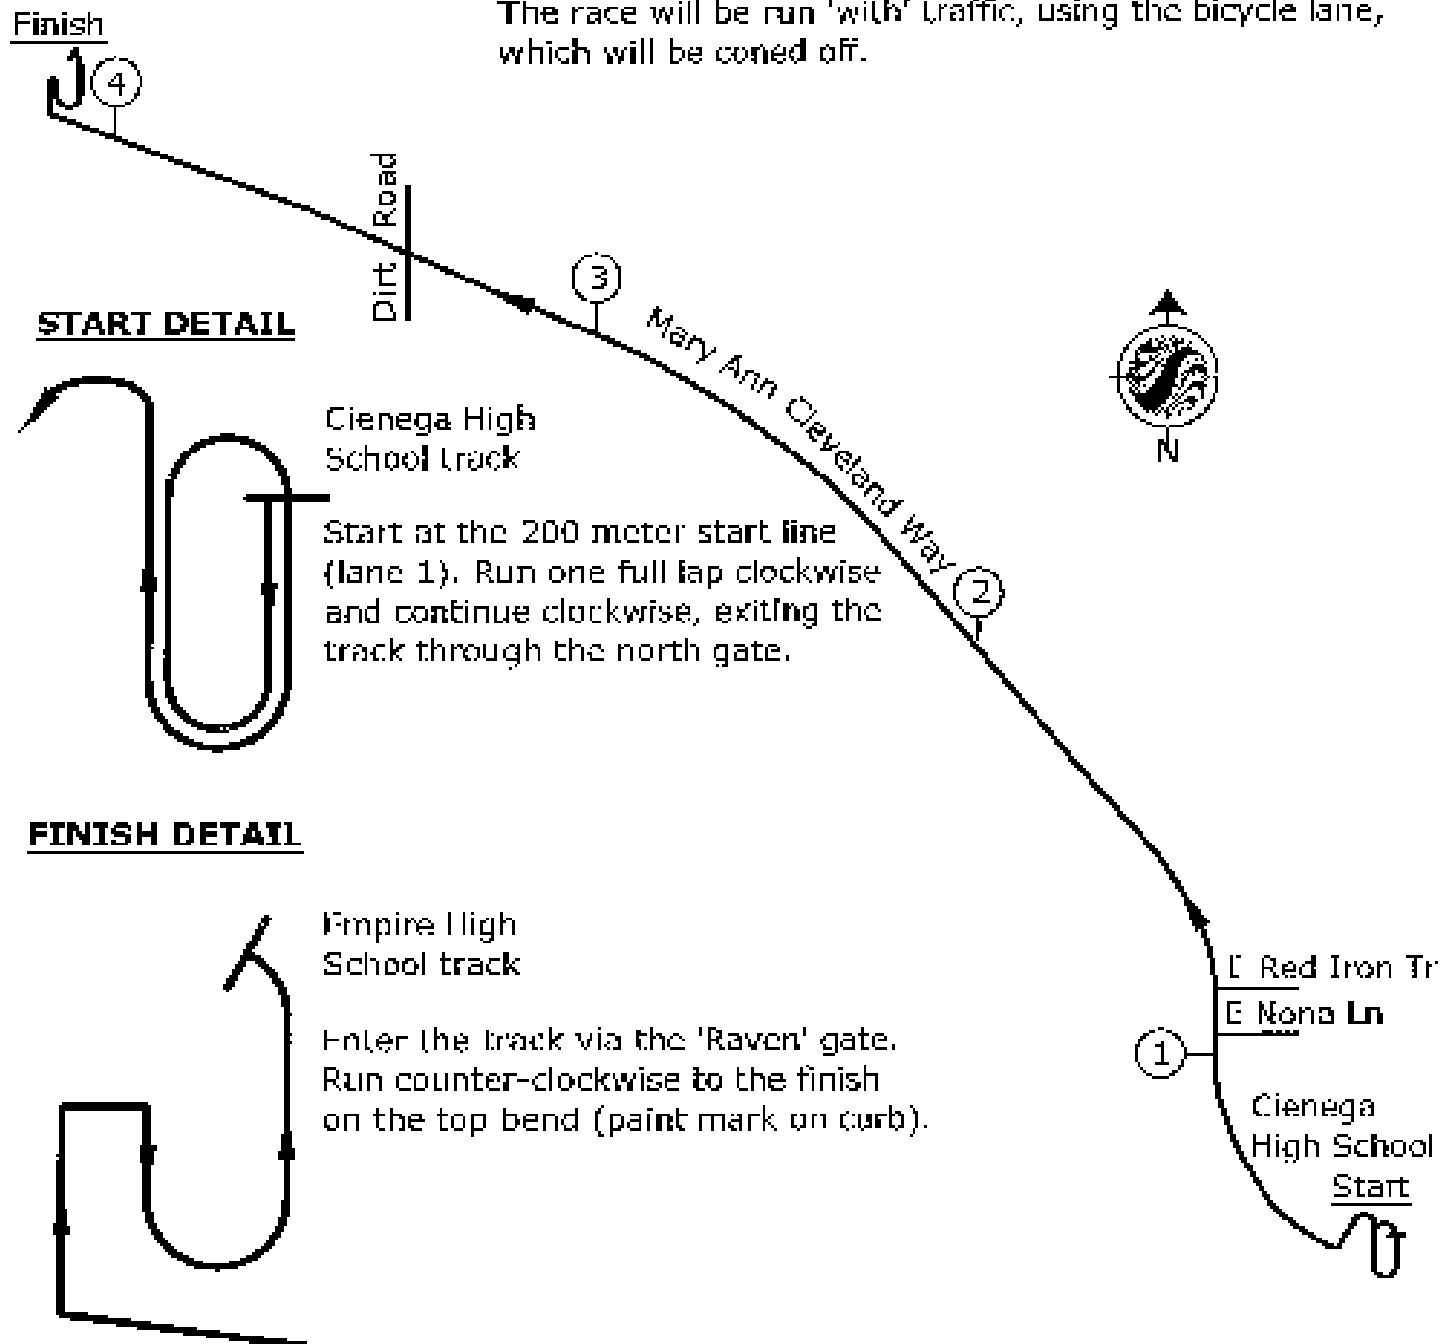

PINK RIBBON 7K RUN/WALK

Empire High School
10701 E. Mary Ann Cleveland Way
Tucson, AZ 85747

Measured by: Dave Hill
August 7, 2010

Empire High School
Finish

NOTES:

All mile points are marked with a pk nail and white paint.
The race will be run 'with' traffic, using the bicycle lane, which will be coned off.

MILE MARKS

- 1 mile: Mary Ann Cleveland Way, halfway between north school fence and Nona Lane.
- 2 mile: Mary Ann Cleveland Way, +/- 200 yards west of first cactus sculpture.
- 3 mile: Mary Ann Cleveland Way, opposite east end of second cactus sculpture.
- 4 mile: Mary Ann Cleveland Way, 24 yards west of speed limit sign.